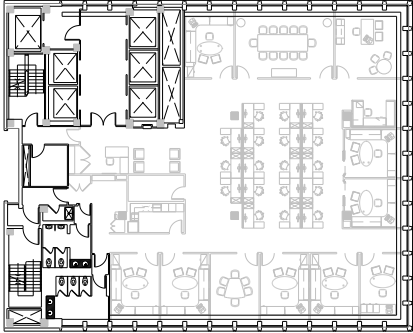

280 Park

W20th Floor

Leasing Contacts:

Edward Riguardi Alex Bedell
212.894.7923 212.894.7407
eriguardi@vno.com abedell@vno.com