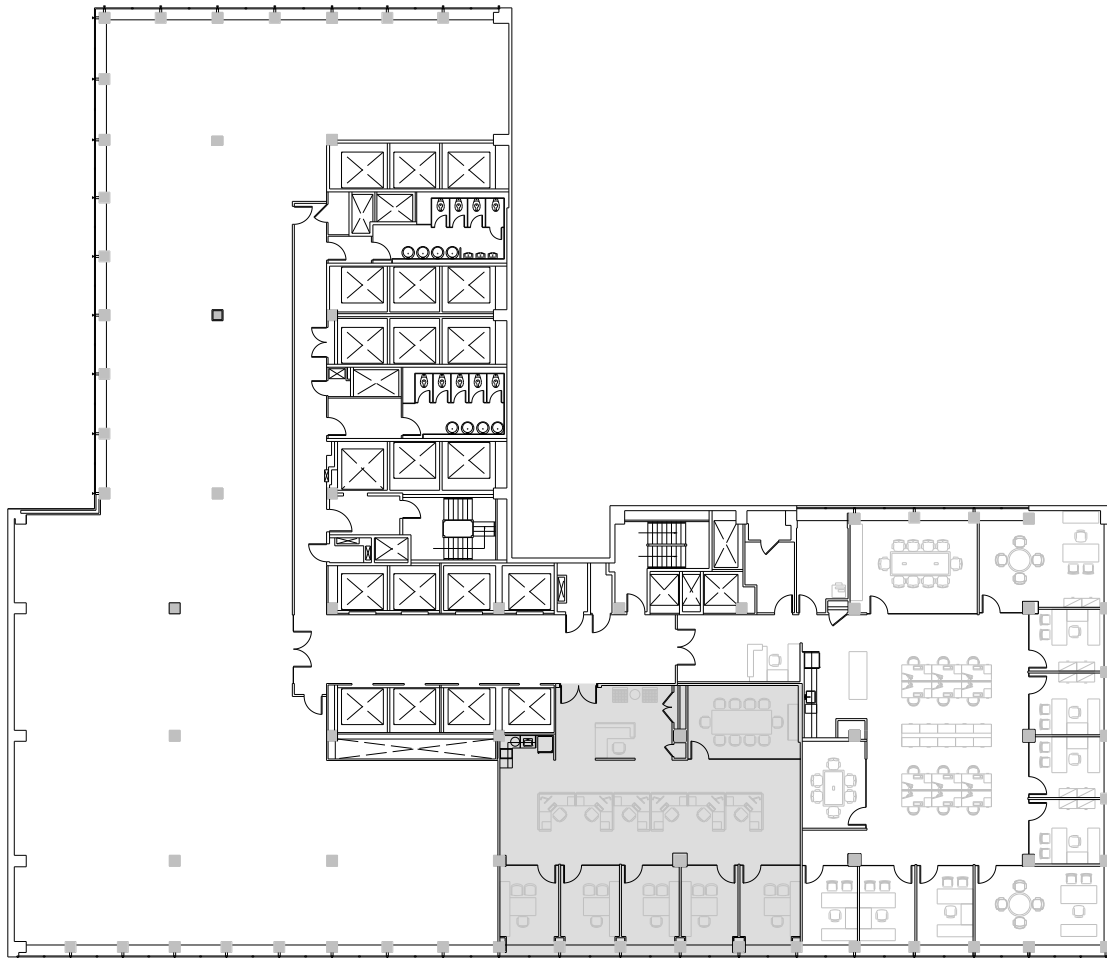

888 Seventh

Partial 4th Floor - 3,450 RSF

Leasing Contacts:

Edward Riguardi	Alex Bedell	Ryan Levy
212.894.7923	212.894.7407	212.894.7472
eriguardi@vno.com	abedell@vno.com	rlevy@vno.com