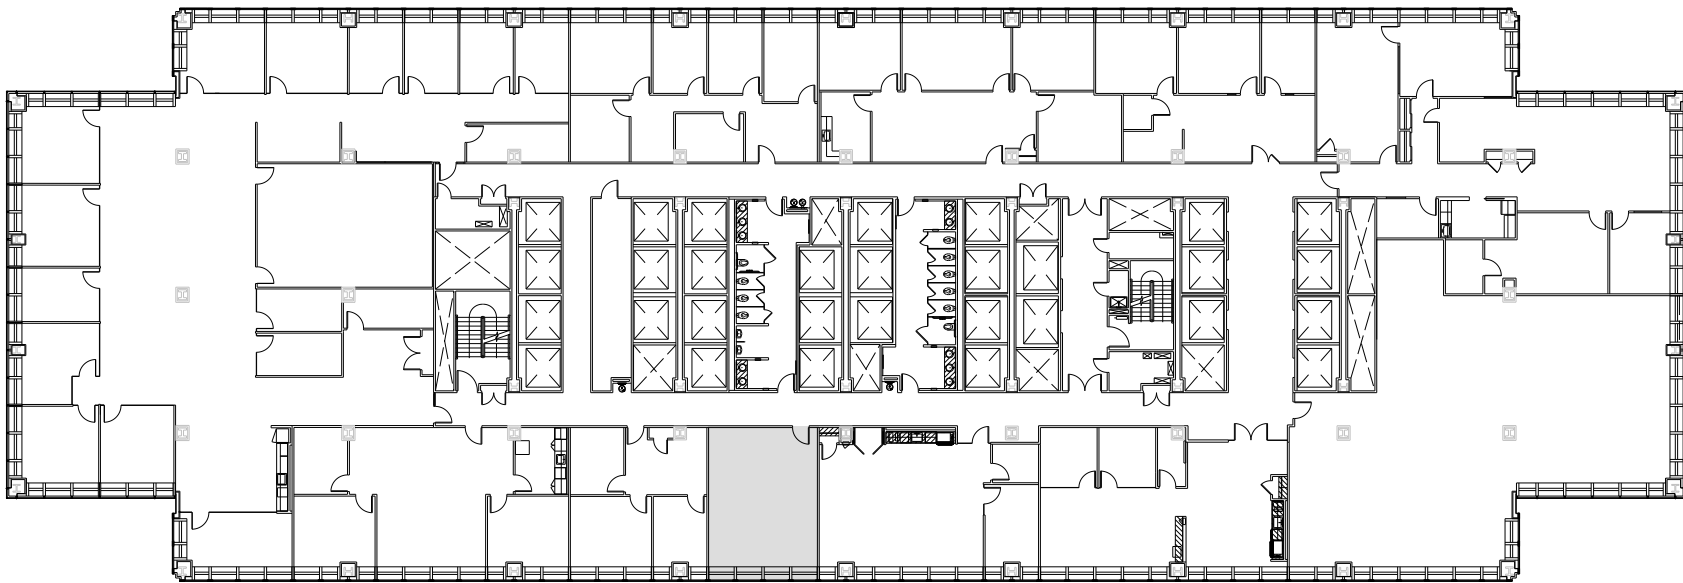

PENN 1

Partial 15th Floor - 912 RSF

Leasing Contacts:

Josh Glick	Jared Silverman	Anthony Cugini	Jordan Donohue
212.894.7413	212.894.7458	212.894.7425	212.894.7456
jglick@vno.com	jsilverman@vno.com	acugini@vno.com	jdonohue@vno.com