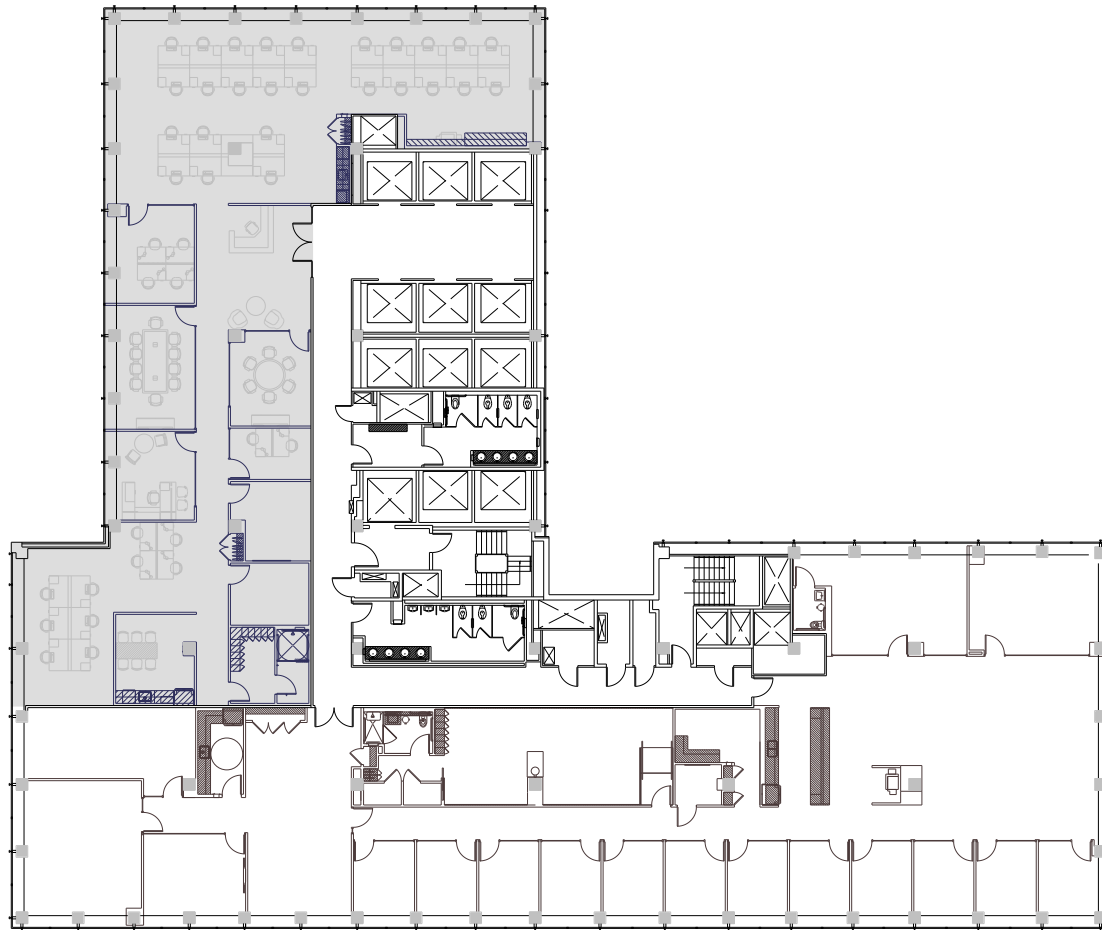

888 Seventh

- 7,739 RSF

Leasing Contacts:

Edward Riguardi	Alex Bedell	Ryan Levy
212.894.7923	212.894.7407	212.894.7472
eriguardi@vno.com	abedell@vno.com	rlevy@vno.com